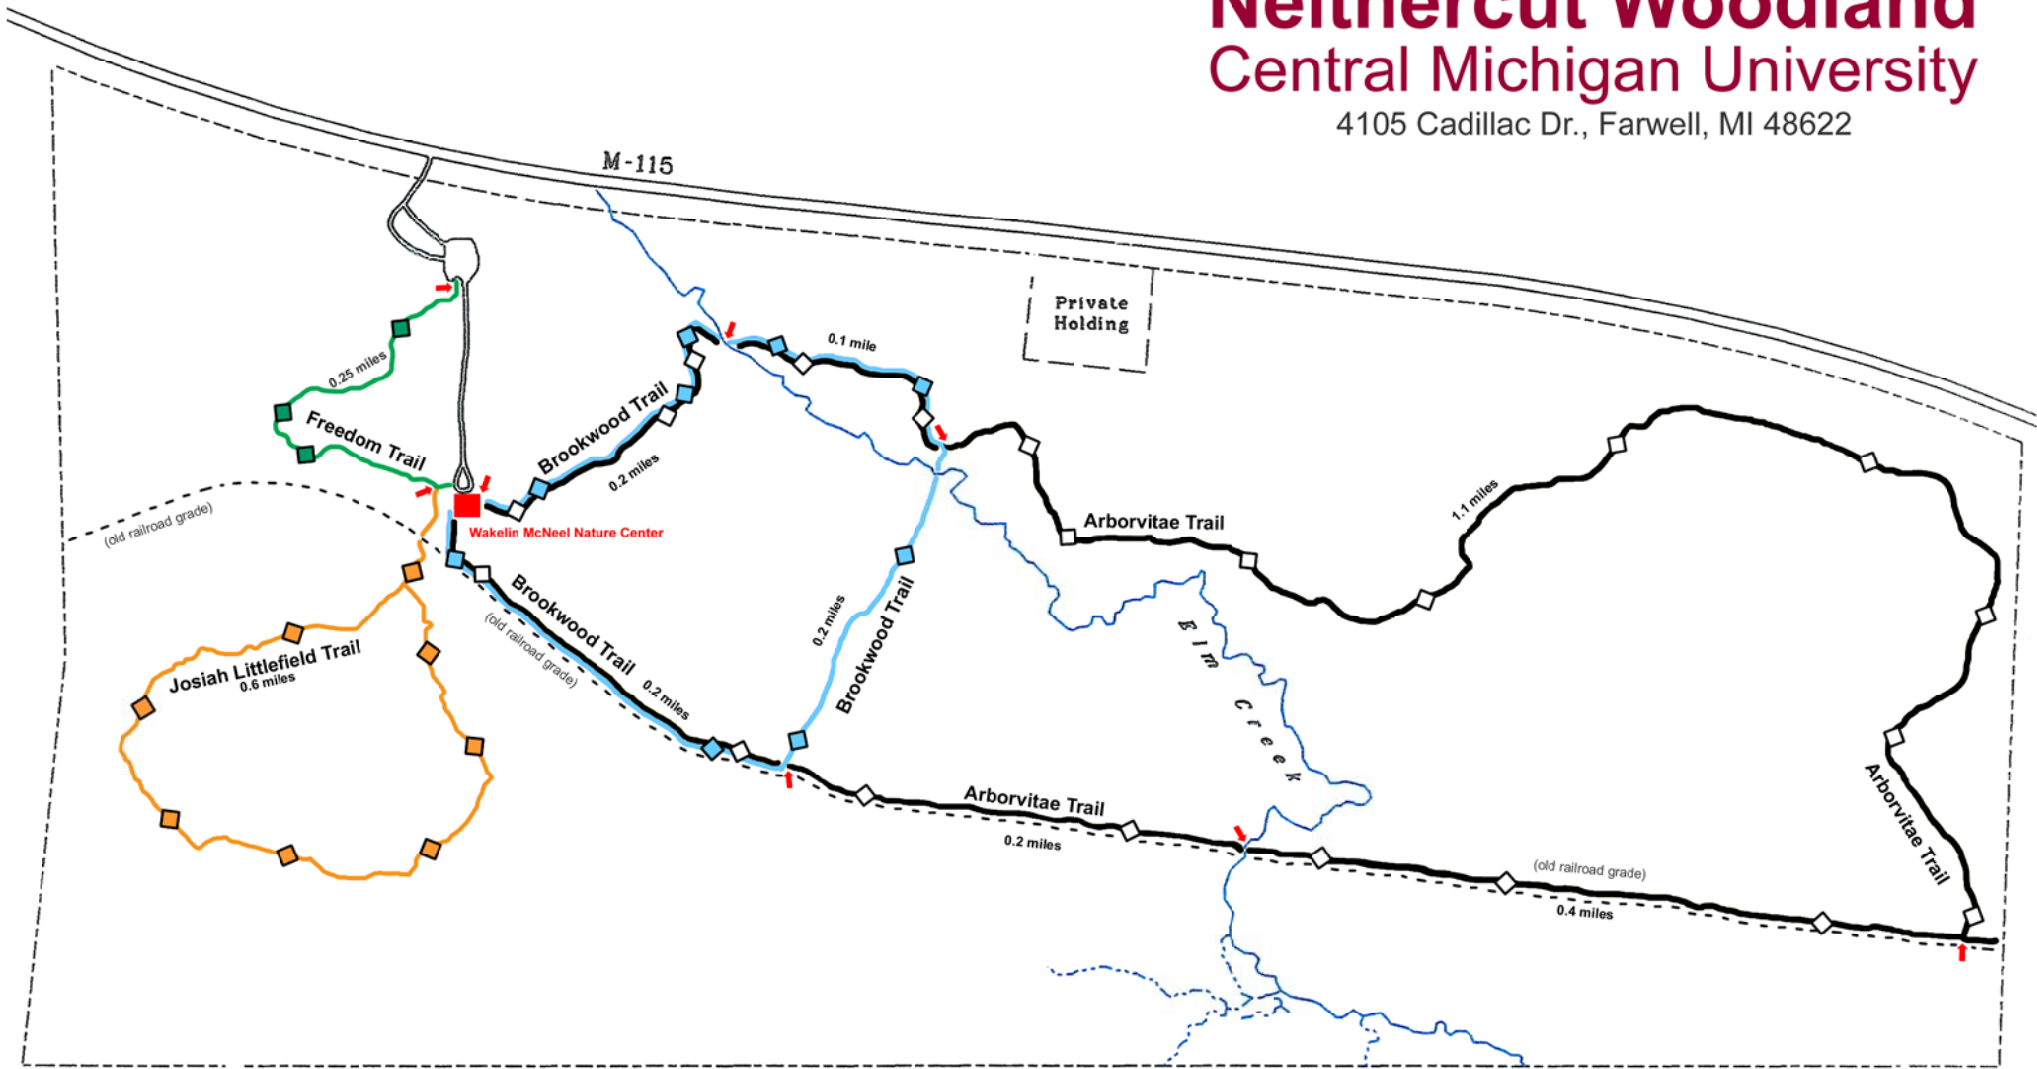

Trail Map

Neithercut Woodland

Central Michigan University

4105 Cadillac Dr., Farwell, MI 48622

- Drive & Parking Lot
- Trail & Distance Markers
- Old Railroad Grade
- Property Boundary
- Permanent Stream
- Intermittent Stream

- Arborvitae Trail
- Brookwood Trail
- Freedom Trail
- Littlefield Trail

Trail Distances to the Nearest Tenth Mile.

GIS Center
Central Michigan University

Source: Basemap data collected by Trimble Pro XR GPS, 1999-2008.